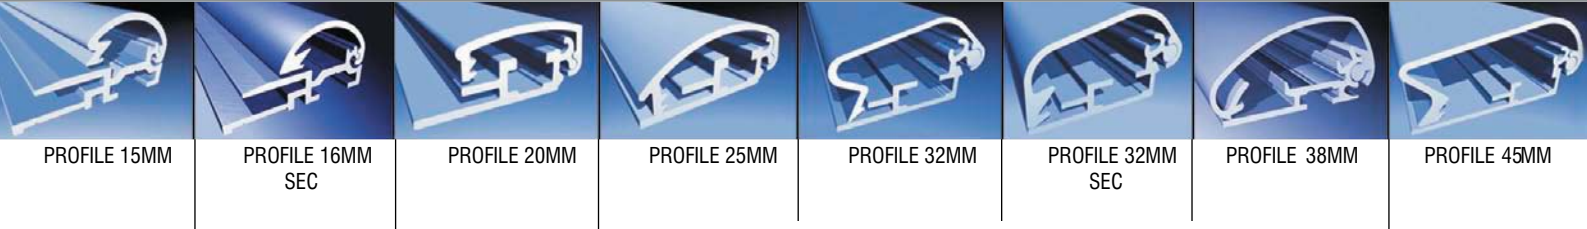

CLIP FRAME™ / SNAP

Offering an affordable solution for all of your graphic and poster display needs. Available in a range of standard print sizes and suitable for both indoor and outdoor use, our comprehensive array of CLIPFRAME™ products feature;

- Rounded (R) or Mitred corners (G)
- 15, 16, 20, 25, 32 & 45mm profile widths
- Attractive, silver anodised finish
- Weather proof backing boards
- UV stabilised, anti-reflex film to protect your images from fading

* Custom sizes and powder coated colours also available on request

Our packaging is certified according to DIN ISO 2206 + DIN ISO 2248

ACCESSORIES

⤴ CLEAR ACRYLIC FEET FOR FREESTANDING